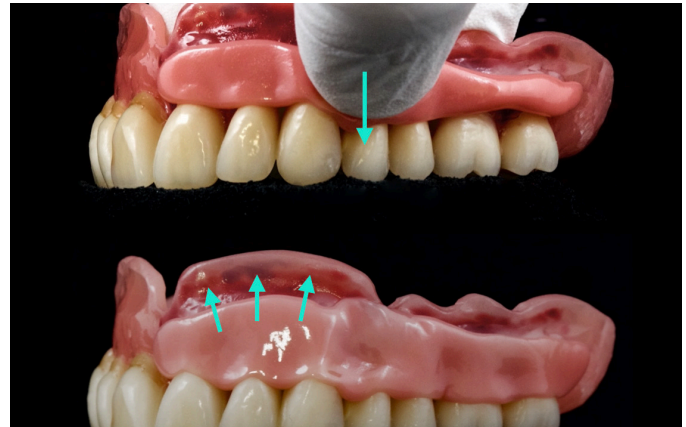

OVERVIEW

This fast paced one day, hands-on course will focus on teaching Chris' advanced techniques for improving denture aesthetics.

As all prosthetic technicians and CDTs know, it can be challenging to make removable prosthetics, which look truly natural. These difficulties become even greater for partial dentures, with the need to match denture teeth and denture bases with natural teeth and soft tissue.

This course will help dental technicians and CDTs to enhance their skills and learn new techniques for creating truly aesthetic dentures with natural looking teeth and soft tissue. Delegates will learn how to characterise denture teeth and gingival tissue to meet the expectation of patients for extremely lifelike removable prosthesis.

Chris will teach easy and practical techniques which can be immediately adapted and integrated into daily lab work. Delegates will learn a greater understanding of how composites and light-cured stains can be used to make removable prosthesis look more natural. They will also gain confidence in their improved ability to produce better dentures aesthetics, for which they can charge discerning customers appropriately.

Presented in a friendly, informal, and practical way, this course will demystify the work of denture 'gurus' with step-by-step, easy to understand, hands-on training.